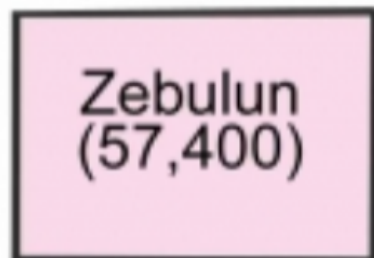

CAMP OF DAN (157,600)

CAMP OF REUBEN (151,450)

Arrangement of the Camp of Israel Numbers 2:1-3:39