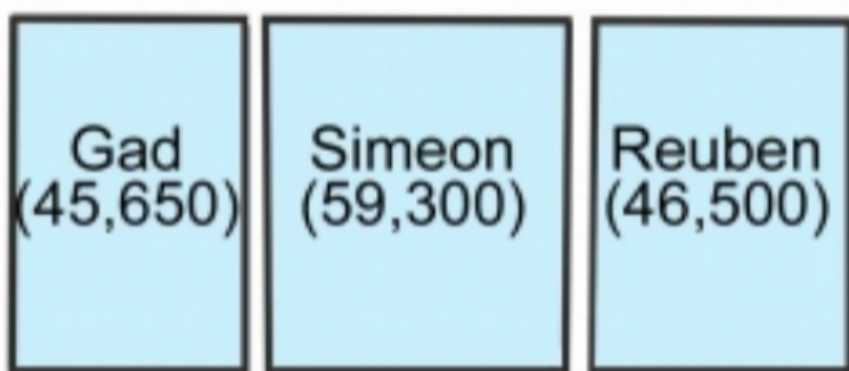

CAMP OF DAN (157,600)

CAMP OF REUBEN (151,450)

Arrangement of the Camp of Israel Numbers 2:1-3:39