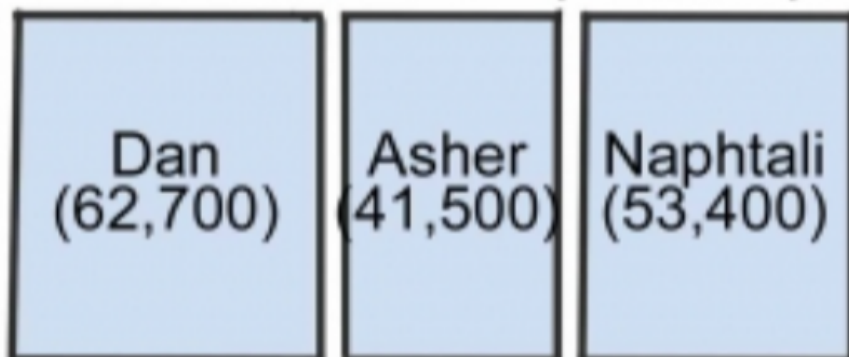

CAMP OF DAN (157,600)

CAMP OF REUBEN (151,450)

Arrangement of the Camp of Israel Numbers 2:1-3:39